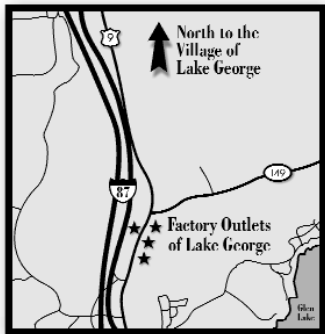

OVER 75 FACTORY STORES

FACTORY OUTLETS OF LAKE GEORGE

www.factoryoutletsoflakegeorge.com

Log Jam Outlet Center
State Rt. 9, Box 3095-16
Lake George, NY 12845
518.792.1483

French Mountain Commons
State Rt. 9, Box 3095-16
Lake George, NY 12845
518.792.1483

Lake George Plaza
Greenridge Management
701 Westchester Avenue
White Plains, NY 10604
914.949.5030

Adirondack Outlet Mall
1454 State Route 9
Lake George, NY 12845
518.793.2161

Route 9, Exit 20 off I-87, Lake George, New York