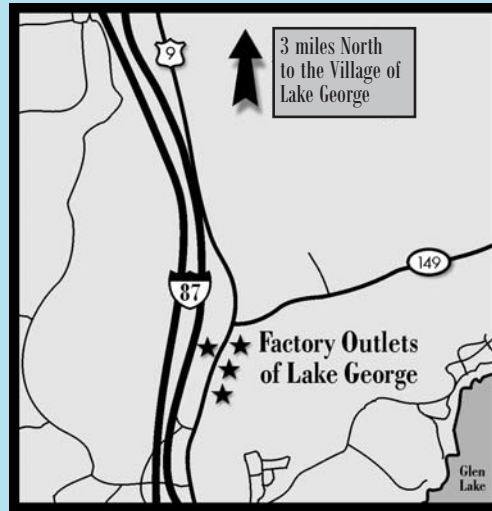

Food Court

Common's Deli	FM
Sammy D's	AOM

Driving Directions

Conveniently located just 1/4 mile north of Exit 20 of Interstate 87 (Adirondack Northway) three miles south of Lake George Village and 20 miles north of Saratoga Springs.