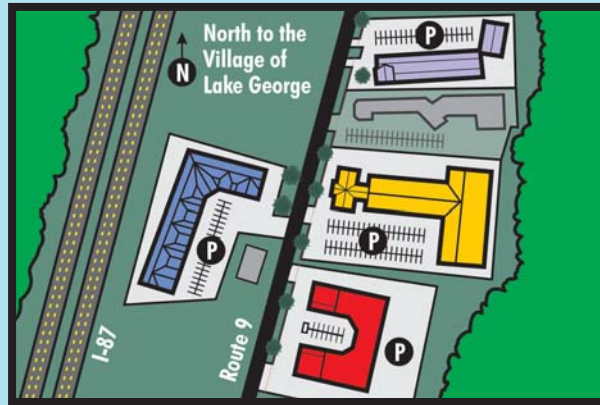

Food Court

Common's Deli	FM
Sammy D's	AOM

Driving Directions

Conveniently located just 1/4 mile north of Exit 20 of Interstate 87 (Adirondack Northway) three miles south of Lake George Village and 20 miles north of Saratoga Springs.

Pick up your valuable coupon books at each mall.
Ask about them at any store

Everyone needs an OUTLET.

FACTORY OUTLETS OF LAKE GEORGE

French Mountain Commons · Lake George Plaza
Log Jam Outlet Center · Adirondack Outlet Mall

Route 9, Exit 20 I-87
Lake George, New York

Lake George Plaza

Call 914.949.5030 for hours
or visit our web site at www.lakegeorgeplaza.com

Bass Shoes	518.792.5237
Coach Factory Store.....	518.793.9015
DF&C Co. Lancome.....	518.792.7180
Harry and David	518.745.0122
Izod.....	518.792.5123
Jones NY.....	518.745.8507
Kasper.....	518.745.4493
Lane Bryant	518.792.6934
Maidenform	518.761.6131
Nautica Factory Store	518.798.6405
PacSun	518.761.9163
Perfumania.....	518.761.1201
Polo Ralph Lauren	518.798.4001
Levi's.....	518.793.7836
Van Heusen.....	518.792.5018
Yankee Candle Outlet	518.743.8764

Pick up your valuable coupon books at each mall.
Ask about them at any store

Adirondack Outlet Mall

Call 518.793.2161 for hours
or visit our web site at www.adirondackoutletmall.com

Bon Worth	518.793.5875
The Children's Place (Opening Spring 2011) ..	518.926.7209
Coleman Factory Outlet	518.792.1269
Corningware/Revere/Corelle	518.793.4986
Dress Barn/Dress Barn Woman	518.745.4316
Easy Spirit	518.793.7220
Eddie Bauer	518.793.3324
Famous Footwear Outlet	518.798.5032
Kitchen Collection	518.793.6809
L' Eggs, Hanes Bali Playtex	518.798.0580
The Paper Factory	518.761.0003
Reebok/Rockport (Opening Spring 2011) ...	518.793.7224
Sammy D's	518.793.3978
Timberland	518.793.2682